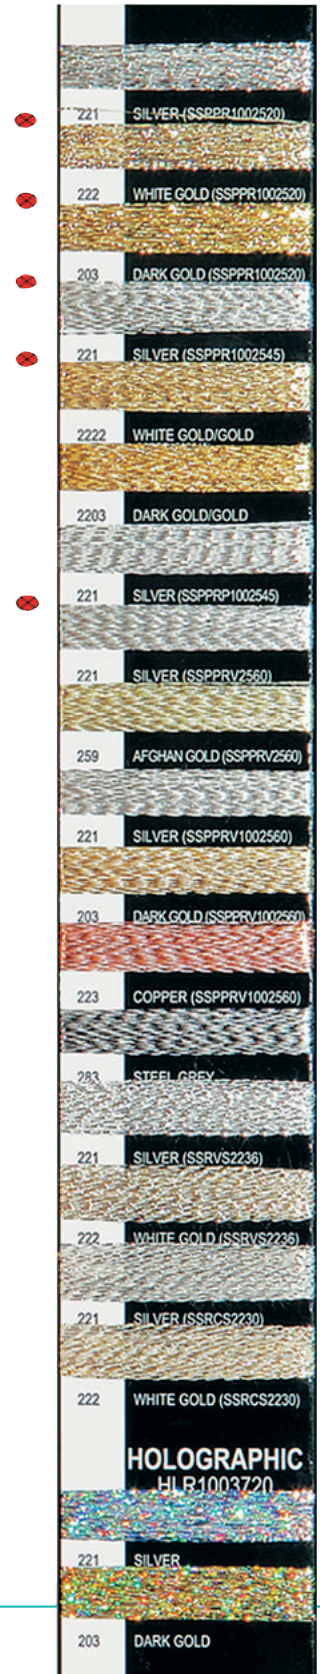

BRIGHT Collection

PMR3720 & PMR2520
TER3720 & TER2520*

PURE SILVER Collection

* TER colours will vary compared to the display above made only with PMR colours. Colours with * are available only in PMR range and not in TER range.

ANTIQUE Collection MDR3720 & MDR2520

228	ANTIQUE SILVER
229	ANTIQUE WHITE GOLD
230	ANTIQUE DARK GOLD
239	ANTIQUE BIZANTIN GOLD
279	ANTIQUE DUNA
242	ANTIQUE PINK
276	ANTIQUE CAMELIA
241	ANTIQUE TURQUOISE
212	ANTIQUE SMOKING
5296	ANTIQUE GUN METAL/BLACK
5235	ANTIQUE MARINE/BLACK
5234	ANTIQUE PURPLE/BLACK
5237	ANTIQUE VIOLET/BLACK
5236	ANTIQUE MAGENTA/BLACK
5232	ANTIQUE RED/BLACK
5299	ANTIQUE COPPER/BLACK
5298	ANTIQUE BRONZE/BLACK
5238	ANTIQUE GOTHIC/BLACK
5243	ANTIQUE CEDAR GREEN/BLACK
5297	ANTIQUE BLACK/BLACK

SOFT GLEAM Cupro Collection

199	NIGEL TRANSPARENT (SNRCU2240)
8600	PASTELLA (NPRCU1002540)
200	TRANSPARENT (SPRCU2240)
202	IRISE (SPIRCU2240)
221	SILVER (STERBCU2040)
222	WHITE GOLD (STERBCU2040)
228	ANTIQUE SILVER (MDRCU2540)
229	ANTIQUE WHITE GOLD (MDRCU2540)
221	SILVER (SSMRCU2050)
ENAMEL Collection ENAR3720	
4623	DESERT
4621	RUBY
4624	JEANS BLUE
4628	NIGHT BLUE
4620	DARK BROWN
4629	CEDAR GREEN
4626	STEEL GREY
BABY Oeko-Tex 1 CTEMV2575	
221	SILVER
222	WHITE GOLD

Transparent & Plastic GLAZE

199	TRANSPARENT (NR2540)
8600	PASTELLA (NPR1002540)
T200	ECRU TRANSPARENT (PRP2545)
T788	SNOW (PRP2545)
DYE RESISTANT GLAZE	
221	SILVER 221 (STEMR2540)
222	WHITE GOLD 222 (STEMR2540)
221	SILVER (STEMRP2545)
222	WHITE GOLD (STEMRP2545)
221	SILVER (NMNR1002540)
201	BLACK (STEMRV2560)
IRIDESCENT GLAZE	
1862	SNOW (PIRP502545)
1859	SNOW (PIRP1002545)
1865	PEARL (PIRP1002545)
C1884	SNOW (PIRP752545)
1864	SNOW (PIRP2545)
C1885	CARBON (PIRP752545)
1863	CARBON (PIRP2545)
FY867	CARBON (PIRP1002545)